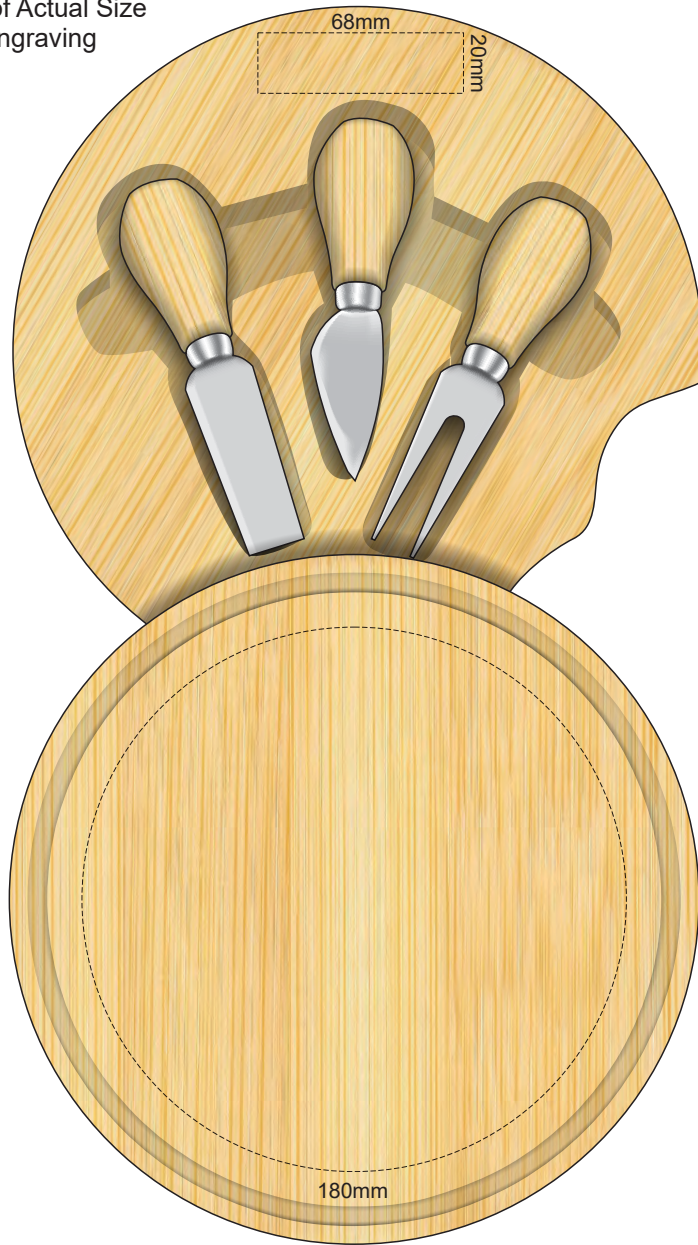

40% of Actual Size  
Pad Print

This product is a natural material, please allow for variances in grain pattern and engraving colour.

40% of Actual Size  
Engraving

This product is a natural material, please allow for variances in grain pattern and engraving colour.

Engraves to a Natural Etch